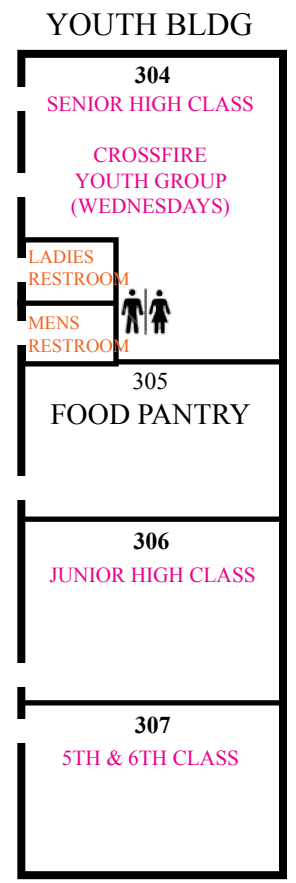

BEREAN BAPTIST CHURCH