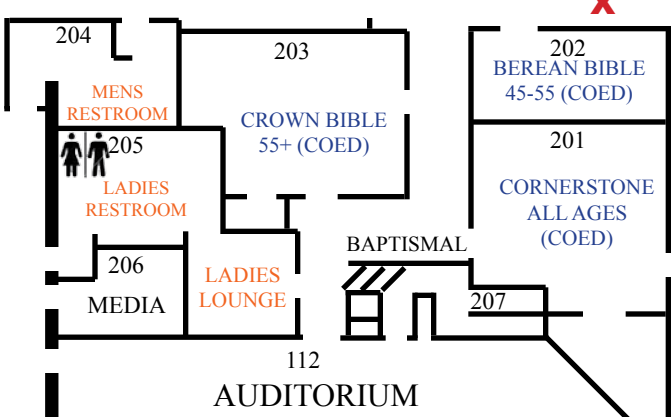

NURSERY WING

COLOR CODE

ADULT BIBLE FELLOWSHIP HOUR

CHILDREN'S SUNDAY SCHOOL

YOUTH SUNDAY SCHOOL JUNIOR & SENIOR HIGH

AWANA (WED)

NURSERIES

BATHROOMS

X = WELCOME CENTERS

TEACHERS

JAMES BATTIE	ROOM 201
DWAYNE SMITH	ROOM 109
PASTOR SEAN	ROOM 110
RUTH BRIDGES	ROOM 103
GARY BOTTS	ROOM 202
JIM PIDKAMINY	ROOM 203
EFRAIN GONZALEZ	ROOM 211
MIKE GERMANY	ROOM 303
BILL STURM	CHAPEL

BEREAN BAPTIST CHURCH