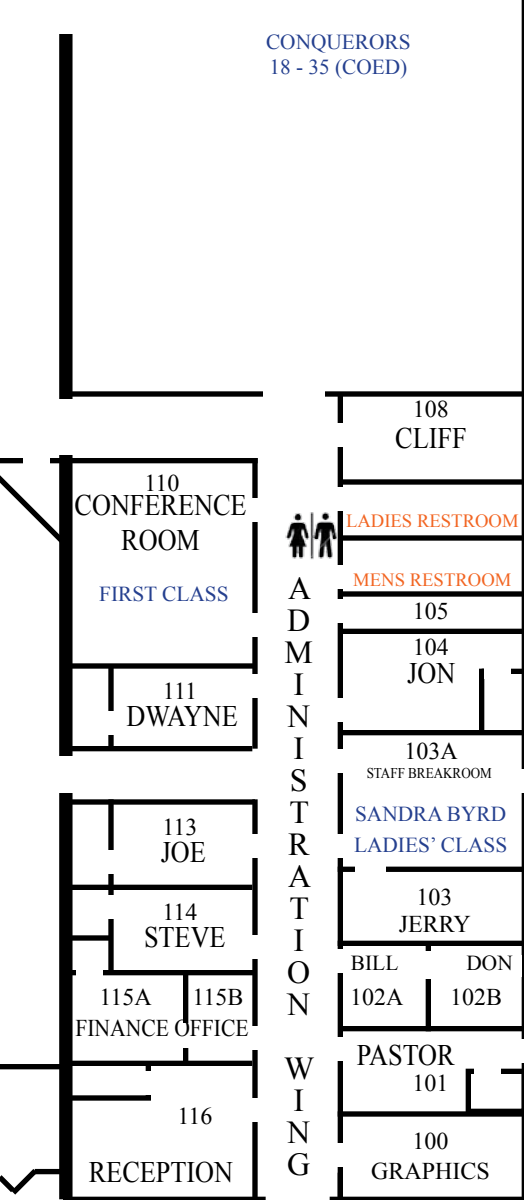

NURSERY WING

COLOR CODE

ADULT BIBLE FELLOWSHIP HOUR

CHILDREN'S SUNDAY SCHOOL

YOUTH SUNDAY SCHOOL JUNIOR & SENIOR HIGH

AWANA (WED)

NURSERIES

BATHROOMS

X = WELCOME CENTERS

TEACHERS

JAMES BATTIE	ROOM 201
DWAYNE SMITH	ROOM 109
PASTOR SEAN	ROOM 110
RUTH BRIDGES	ROOM 103
GARY BOTTS	ROOM 202
JIM PIDKAMINY	ROOM 203
EFRAIN GONZALEZ	ROOM 211
MIKE GERMANY	ROOM 303
BILL STURM	CHAPEL

BEREAN BAPTIST CHURCH