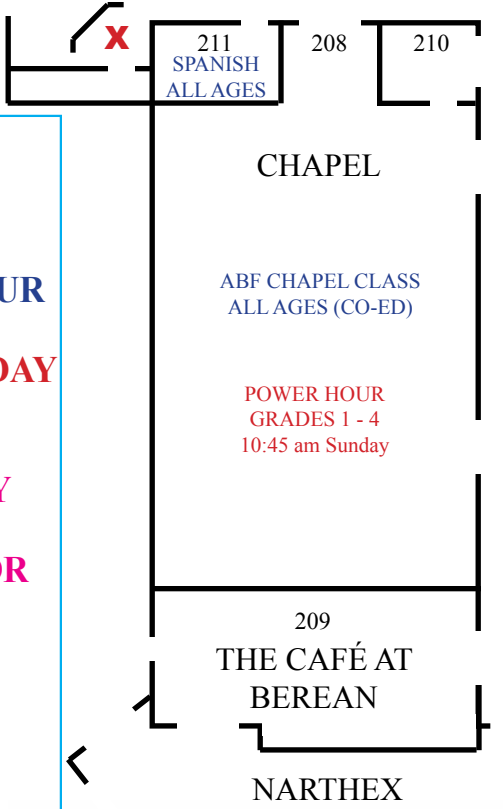

COLOR CODE

ADULT BIBLE FELLOWSHIP HOUR

CHILDREN'S SUNDAY SCHOOL

YOUTH SUNDAY SCHOOL JUNIOR & SENIOR HIGH

AWANA (WED)

NURSERIES

BATHROOMS

X = WELCOME CENTERS

TEACHERS

JAMES BATTIE	ROOM 201
DWAYNE SMITH	ROOM 109
PASTOR SEAN	ROOM 110
RUTH BRIDGES	ROOM 103
GARY BOTTS	ROOM 202
JIM PIDKAMINY	ROOM 203
EFRAIN GONZALEZ	ROOM 211
MIKE GERMANY	ROOM 303
BILL STURM	CHAPEL